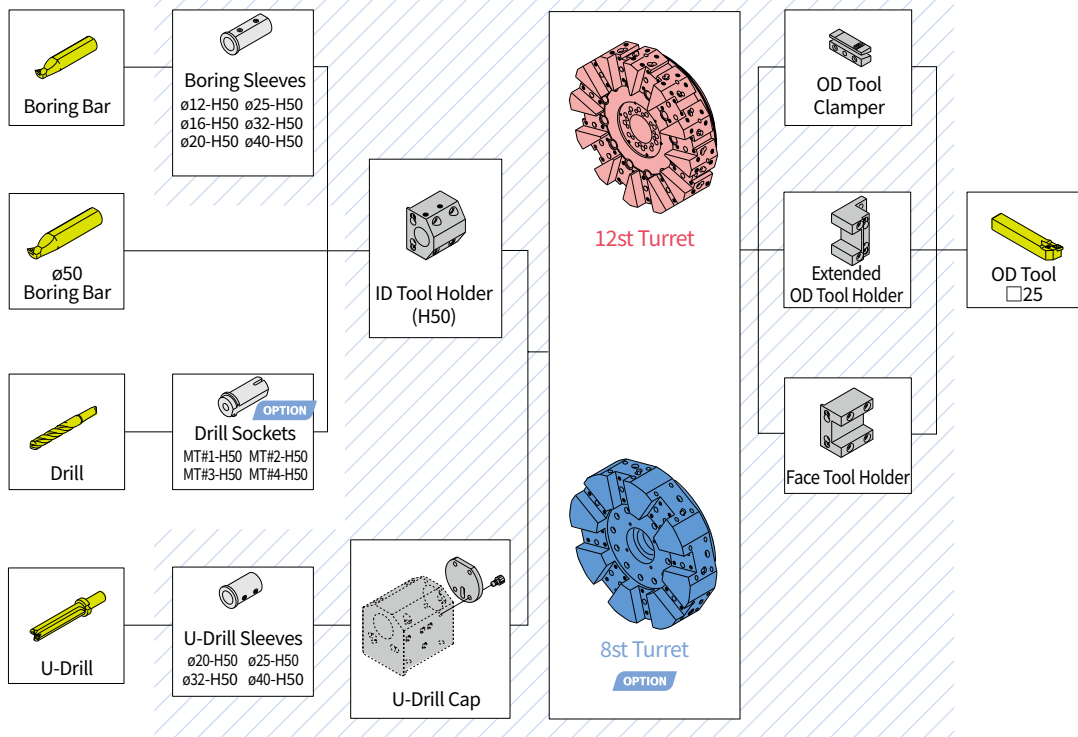

# TOOLING SYSTEM

Unit : mm (inch)

## PUMA V400-2SP